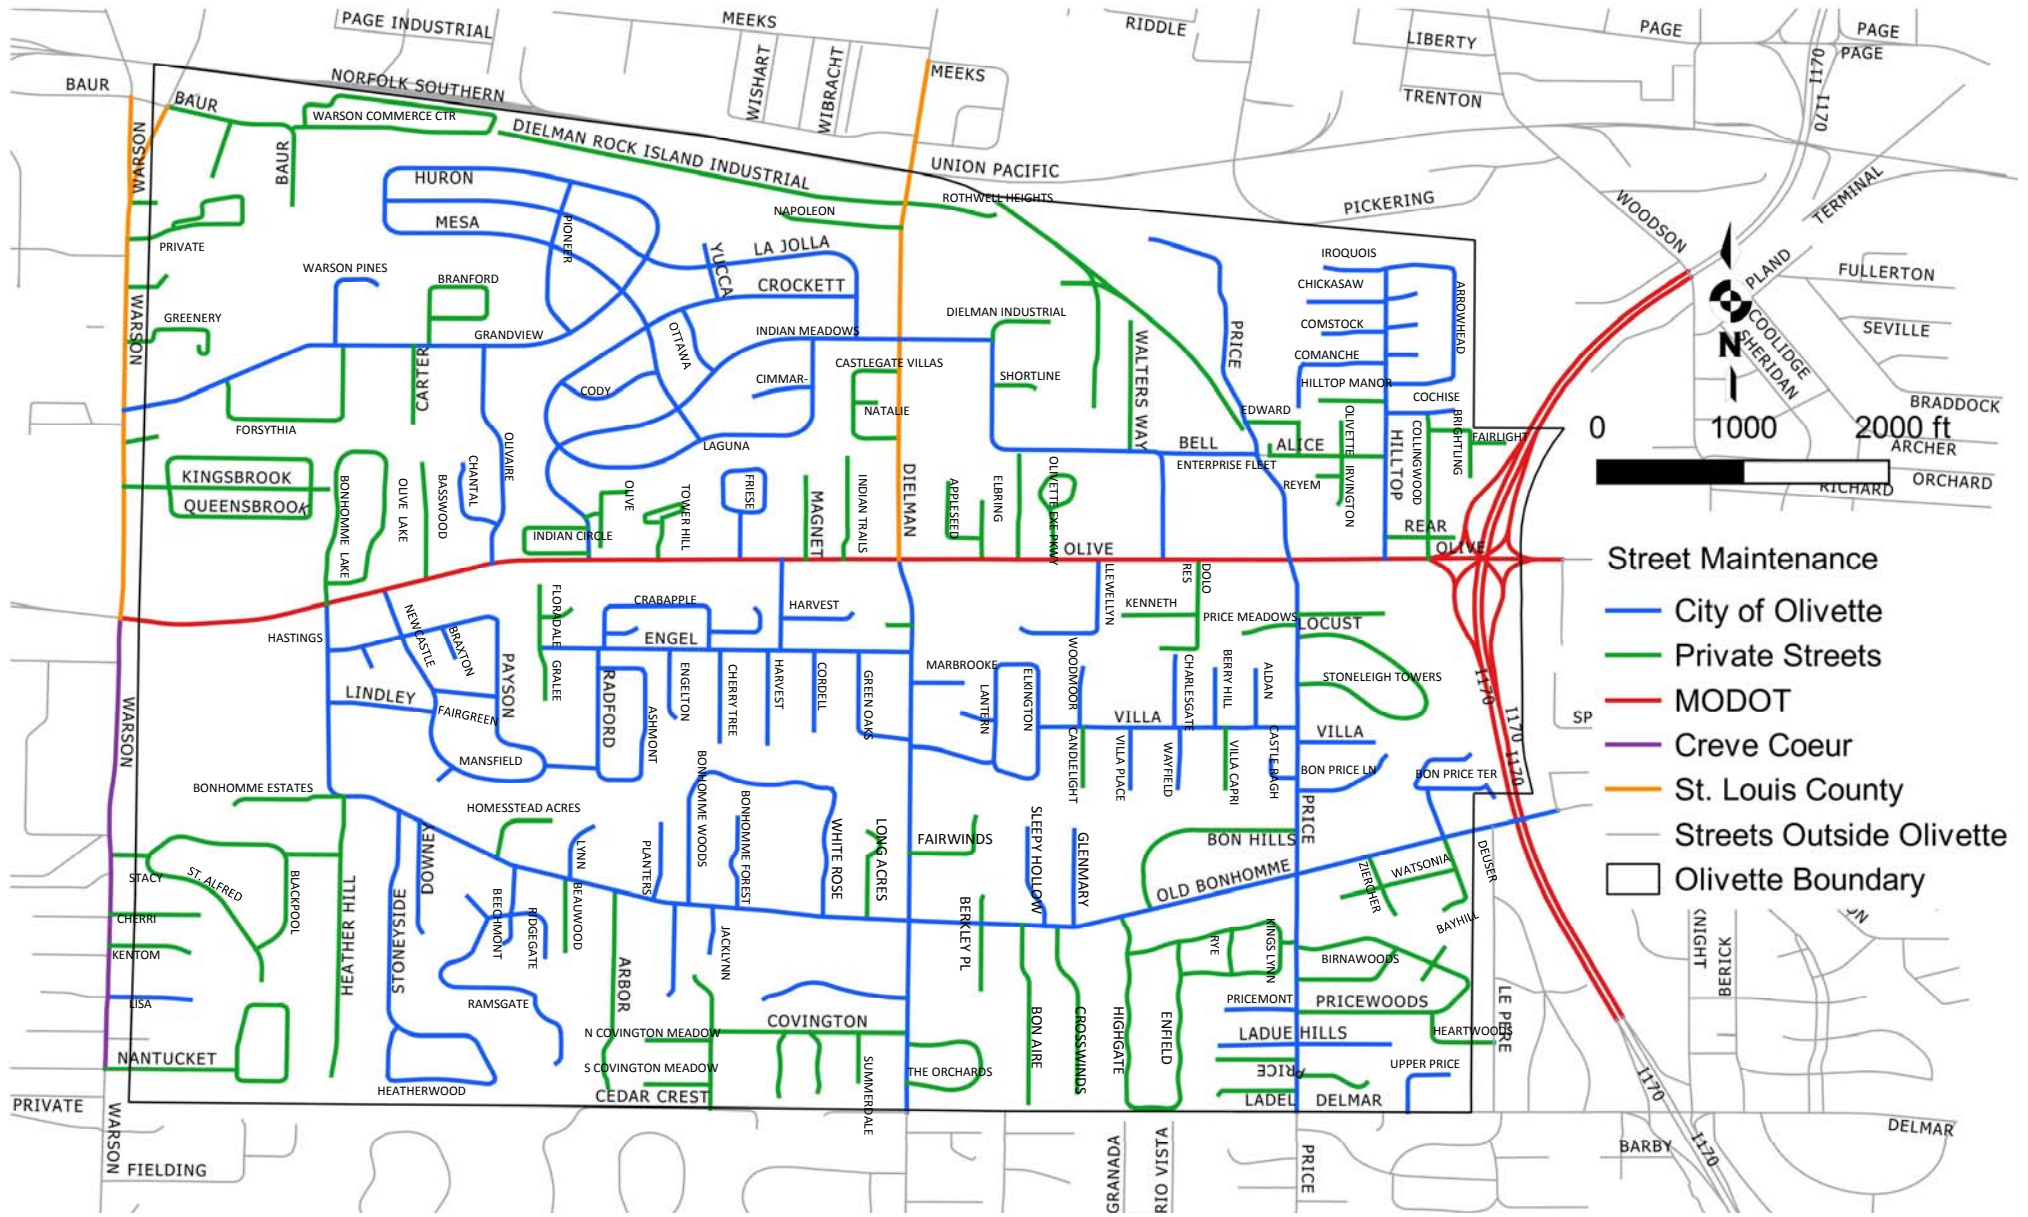

# OLIVETTE STREETS GUIDE

# 2018

- Street Maintenance**
- City of Olivette
  - Private Streets
  - MODOT
  - Creve Coeur
  - St. Louis County
  - Streets Outside Olivette
  - Olivette Boundary

**City of Olivette**  
**Planning & Community Development**

Source: St. Louis County Parcel Shapefile  
[www.olivettemo.com](http://www.olivettemo.com)  
 (314) 993-0252  
 August 2018

**Olivette**  
*...in the center of it all*