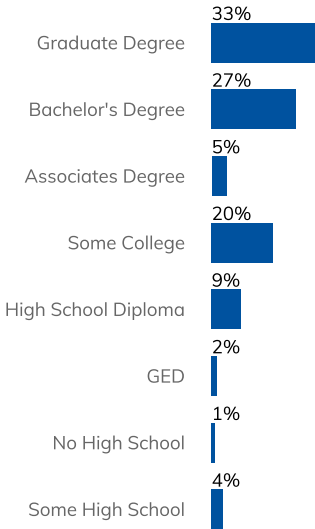

Population Overview

Population 2018:	7,973
Population 2023:	8,066
Female Population 2018:	4,242
Male Population 2018:	3,731
Diversity Index:	64.3

Population By Race

White:	54%
Black or African American:	30%
Asian:	11%
Hispanic or Latino:	4%
Two or More Races:	3%
Some Other Race:	2%
American Indian:	Below 1%
Native Hawaiian or Pacific Islander:	Below 1%

Income

Median Household Income

Average Household Income

Per Capita Income

Income Growth

Per Capita Income Annual Growth Rate	1.98%
Median Household Income Annual Growth Rate	3.07%

Household Income Distribution

Education

Education Levels

Graduate Degree	1,769
Bachelor's Degree	1,443
High School Diploma	505

Education Attainment 2018

Source: ESRI®, 2018