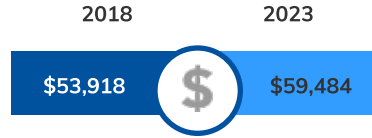

Income

Median Household Income

Average Household Income

Per Capita Income

Income Growth

Per Capita Income Annual Growth Rate	1.98%
Median Household Income Annual Growth Rate	3.07%

Household Income Distribution