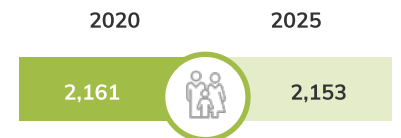

Total Families