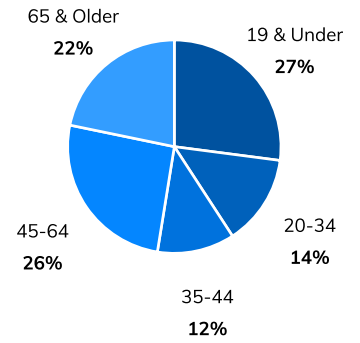

Population Overview

Population 2018:	7,973
Population 2023:	8,066
Female Population 2018:	4,242
Male Population 2018:	3,731
Diversity Index:	64.3

Population By Race

White:	54%
Black or African American:	30%
Asian:	11%
Hispanic or Latino:	4%
Two or More Races:	3%
Some Other Race:	2%
American Indian:	Below 1%
Native Hawaiian or Pacific Islander:	Below 1%

Age & Gender 2018

Median Age 2018

Households

Total Families

Workforce

Total Workforce:	4,141
Employed:	96%
Unemployed:	4%

Average Daily Commute

Net Migration