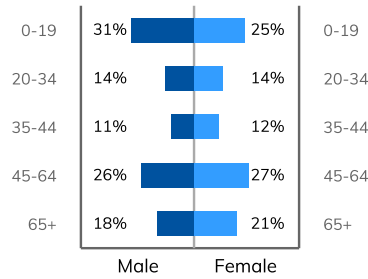

Population Overview

Population 2018:	7,973
Population 2023:	8,066
Female Population 2018:	4,242
Male Population 2018:	3,731
Diversity Index:	64.3

Population By Race

White:	54%
Black or African American:	30%
Asian:	11%
Hispanic or Latino:	4%
Two or More Races:	3%
Some Other Race:	2%
American Indian:	Below 1%
Native Hawaiian or Pacific Islander:	Below 1%

Age & Gender 2018

Median Age 2018

Households

Total Families

Workforce

Total Workforce:	4,141
Employed:	96%
Unemployed:	4%

Average Daily Commute

Net Migration