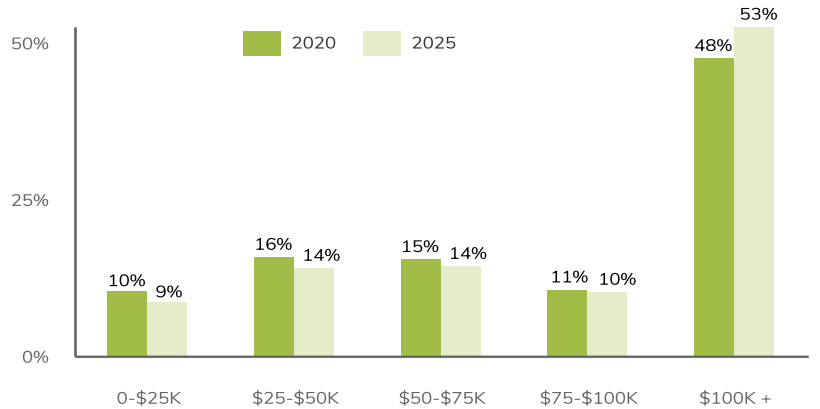

Income

Median Household Income

Average Household Income

Per Capita Income

Income Growth

Per Capita Income Annual Growth Rate	1.96%
Median Household Income Annual Growth Rate	2.31%

Household Income Distribution