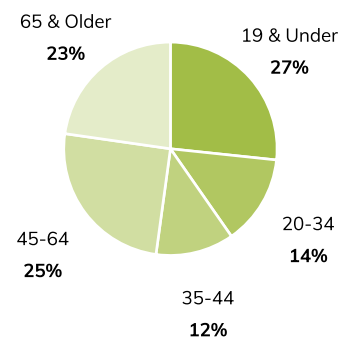

Population 2020:	7,738
Population 2025:	7,758
Female Population 2020:	4,113
Male Population 2020:	3,627
Diversity Index:	65.2

Population By Race

White:	52%
Black or African American:	30%
Asian:	12%
Hispanic or Latino:	4%
Two or More Races:	3%
Some Other Race:	2%
American Indian:	Below 1%
Native Hawaiian or Pacific Islander:	Below 1%

Workforce

Total Workforce:	4,054
Employed:	95%
Unemployed:	5%

Population

Population By Age 2020

Population By Age 2025

Source: ESRI®, 2020

Age & Gender 2020

Median Age 2020