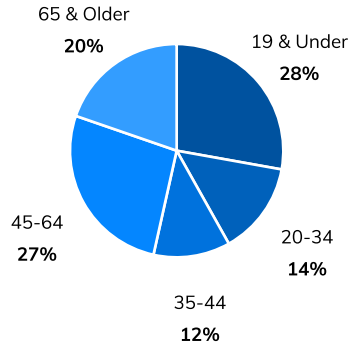

Olivette

County: St. Louis

City of Olivette

(314) 993-0444 | bsondag@olivettemo.com

Source: ESRI®, 2018

Population

Population By Age 2018

Population By Age 2023

Population Overview

Population 2018:	7,973
Population 2023:	8,066
Female Population 2018:	4,242
Male Population 2018:	3,731
Diversity Index:	64.3

Population By Race

White:	54%
Black or African American:	30%
Asian:	11%
Hispanic or Latino:	4%
Two or More Races:	3%
Some Other Race:	2%
American Indian:	Below 1%
Native Hawaiian or Pacific Islander:	Below 1%

Age & Gender 2018

Median Age 2018

Households

Total Families

Workforce

Total Workforce:	4,141
Employed:	96%
Unemployed:	4%

Average Daily Commute

Net Migration