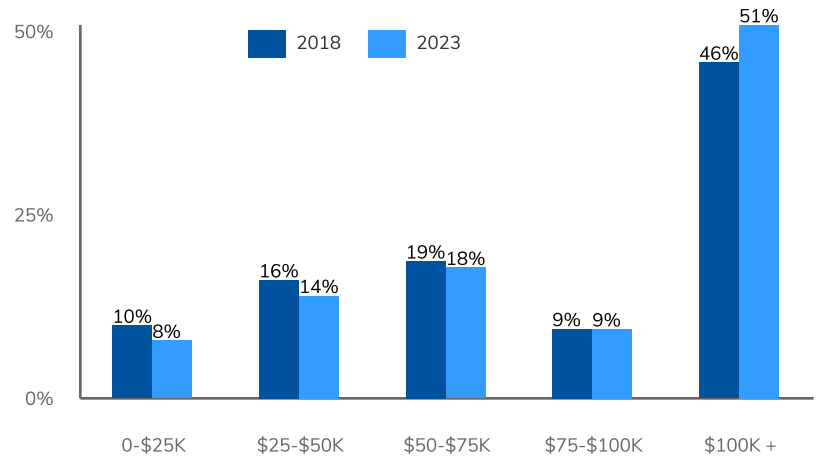

Income

Median Household Income

Average Household Income

Per Capita Income

Income Growth

Per Capita Income Annual Growth Rate	1.98%
Median Household Income Annual Growth Rate	3.07%

Household Income Distribution