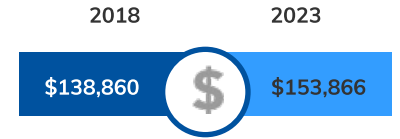

Housing Overview

2018 Median Home Value:	\$376,673
2023 Median Home Value:	\$400,949
2018 Total Housing Units:	3,318
2018 Owner Occupied Units:	2,121
2018 Renter Occupied Units:	993
2018 Vacant Units:	204
2023 Total Housing Units:	3,340
2023 Owner Occupied Units:	2,169
2023 Renter Occupied Units:	993
2023 Vacant Units:	200

Income

Median Household Income

Average Household Income

Per Capita Income

Income Growth

Per Capita Income Annual Growth Rate	1.98%
Median Household Income Annual Growth Rate	3.07%

Household Income Distribution