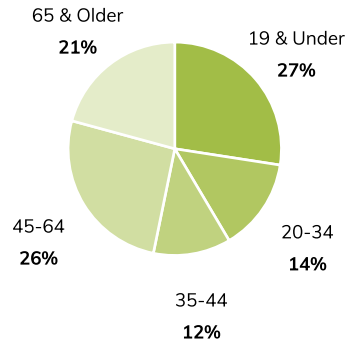

Population 2020:	7,738
Population 2025:	7,758
Female Population 2020:	4,113
Male Population 2020:	3,627
Diversity Index:	65.2

Population By Race

White:	52%
Black or African American:	30%
Asian:	12%
Hispanic or Latino:	4%
Two or More Races:	3%
Some Other Race:	2%
American Indian:	Below 1%
Native Hawaiian or Pacific Islander:	Below 1%

Workforce

Total Workforce:	4,054
Employed:	95%
Unemployed:	5%

Population

Population By Age 2020

Population By Age 2025

Source: ESRI®, 2020

Age & Gender 2020

Median Age 2020