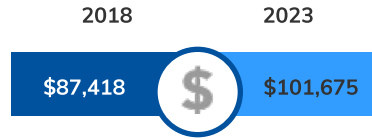

Housing Overview

2018 Median Home Value:	$376,673
2023 Median Home Value:	$400,949
2018 Total Housing Units:	3,318
2018 Owner Occupied Units:	2,121
2018 Renter Occupied Units:	993
2018 Vacant Units:	204
2023 Total Housing Units:	3,340
2023 Owner Occupied Units:	2,169
2023 Renter Occupied Units:	993
2023 Vacant Units:	200

Employment by Industry

Health Care/Social Assistance:	739
Educational Services:	607
Professional/Scientific/Tech Services:	551
Retail Trade:	382
Manufacturing:	330
Accommodation/Food Services:	244
Finance/Insurance:	229
Other Services:	165
Admin/Support/Waste Management Services:	135
Transportation/Warehousing:	130
Construction:	106
Wholesale Trade:	88
Real Estate/Rental/Leasing:	82
Public Administration:	70
Arts/Entertainment/Recreation:	43
Management of Companies/Enterprises:	40
Information:	35
Mining/Quarrying/Oil & Gas Extraction:	9
Utilities:	0
Agriculture/Forestry/Fishing/Hunting:	0

Income

Median Household Income