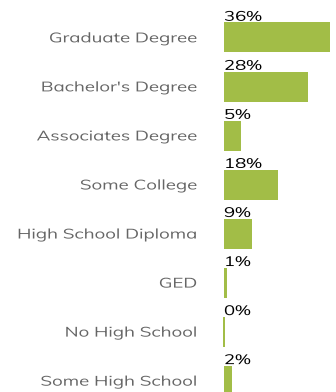

Education Attainment 2020

City of Olivette

1140 Dielman Rd. | St. Louis, Missouri | (314) 993-0444